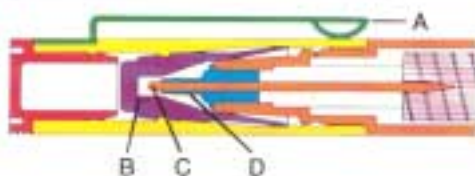

## ●Cap and Nib Unit Features

- A. Well designed strong metal pocket clip.
- B. Inner cap seal prevents nib unit drying up.
- C. Strong, long wearing nib. Nib design maintains constant line width.
- D. Strong metal ferrule ideal for template and ruling work.